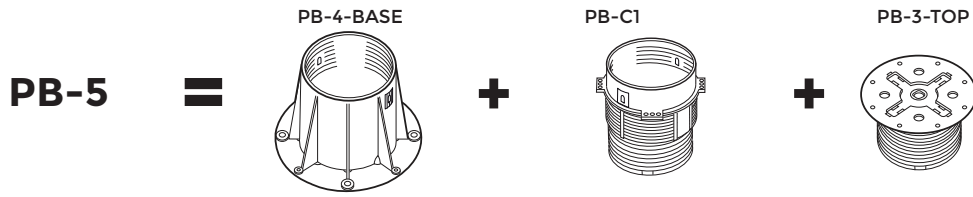

PB-5 / 230 → 315mm Montage

PB-Series

p.1/2

©copyright, 2018, BUZON PEDESTAL INTERNATIONAL

IN

1

2

3