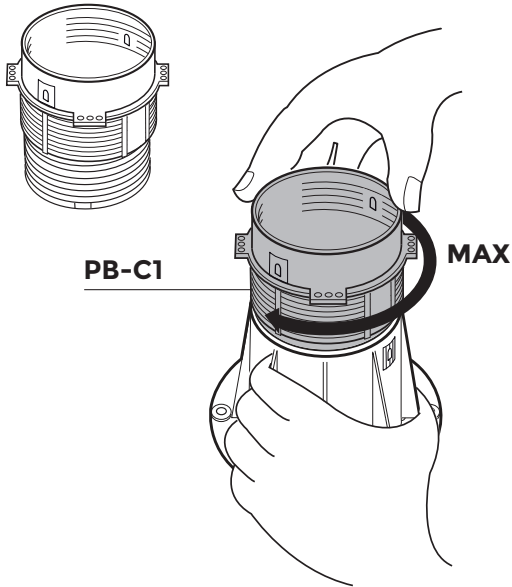

PB-5 / 230 → 315mm Montage

PB-Series

p.1/2

©copyright, 2018, BUZON PEDESTAL INTERNATIONAL

IN

1

2

3