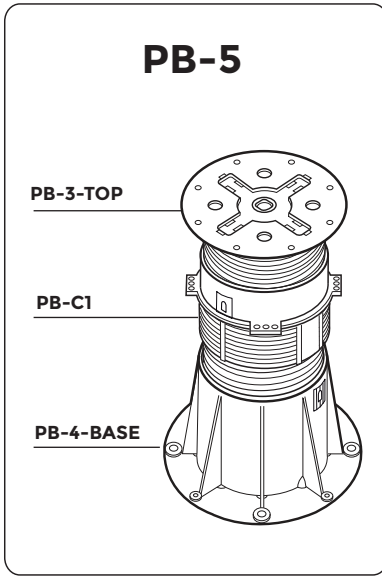

PB-5 / 230 → 315mm Montage

PB-Series

p.1/2

©copyright, 2018, BUZON PEDESTAL INTERNATIONAL

IN

1

2

3

1

2

3

4

5