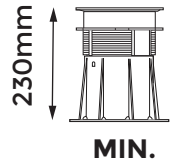

PB-5 / 230 → 315mm Montage

PB-Series

p.1/2

©copyright, 2018, BUZON PEDESTAL INTERNATIONAL

IN

1

2

3