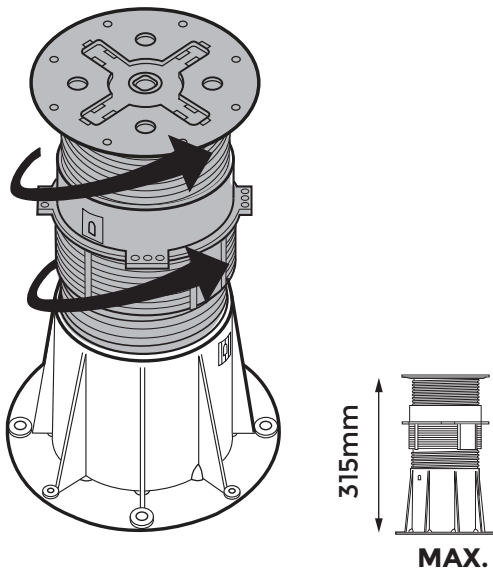

PB-5 / 230 → 315mm Montage

PB-Series

p.1/2

©copyright, 2018, BUZON PEDESTAL INTERNATIONAL

IN

1

2

3