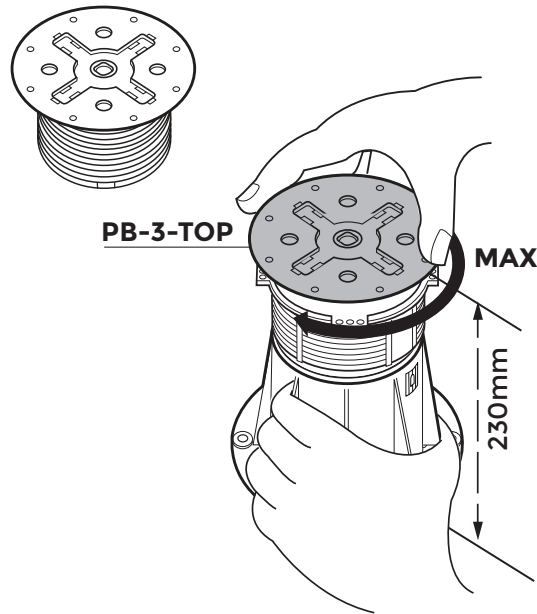

PB-5 / 230 → 315mm Montage

PB-Series

p.1/2

©copyright, 2018, BUZON PEDESTAL INTERNATIONAL

IN

1

2

3